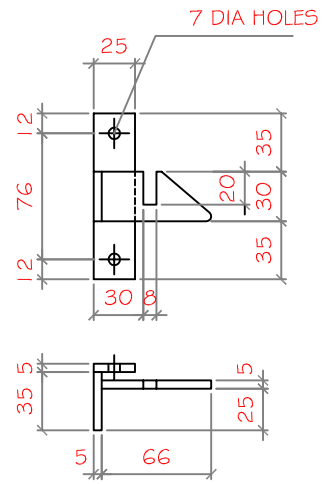

ELEVATION

2 x GATE HINGE

1 x GATE CATCH

'THE RACECOURSE RANGE'
 TYPE - WETHERBY SINGLE.
 OPENING SIZE - 91.5cm (3'-0").
 FINISH - HOT DIPPED GALVANISED

NOTE: ALL GATES SHOWN HINGED RIGHT, OPEN INWARDS (VIEWED FROM OUTSIDE)