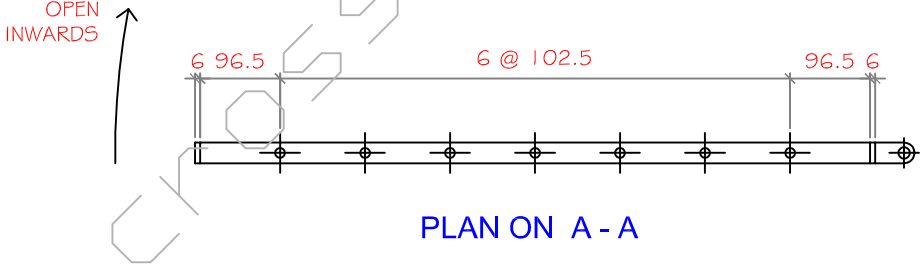

ELEVATION

2 x GATE HINGE

1 x GATE CATCH

'THE RACECOURSE RANGE'
 TYPE - WETHERBY SINGLE.
 OPENING SIZE - 91.5cm (3'-0").
 FINISH - HOT DIPPED GALVANISED

NOTE: ALL GATES SHOWN HINGED RIGHT, OPEN INWARDS (VIEWED FROM OUTSIDE)