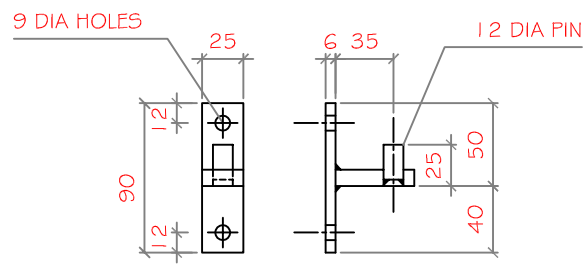

ELEVATION

2 x GATE HINGE

1 x GATE CATCH

'THE RACECOURSE RANGE'
 TYPE - WETHERBY SINGLE.
 OPENING SIZE - 91.5cm (3'-0").
 FINISH - HOT DIPPED GALVANISED

NOTE: ALL GATES SHOWN HINGED RIGHT, OPEN INWARDS (VIEWED FROM OUTSIDE)